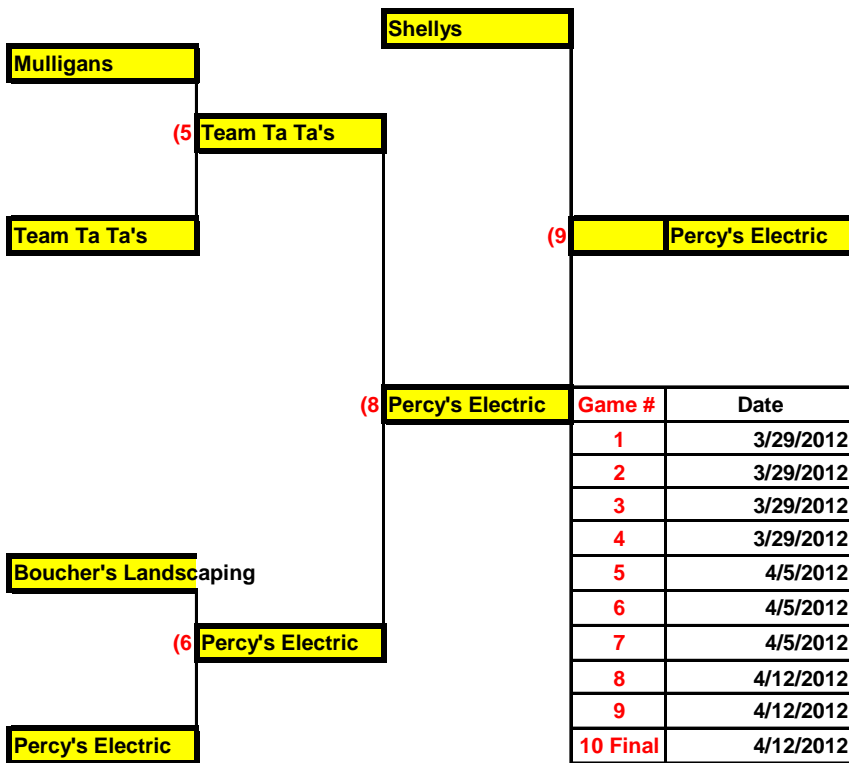

Womens B League Playoffs 2011-2012 season

Matches are scheduled for 45 minute blocks but may run late

Best 2 of 3 sets each match

Game #	Date	Time
1	3/29/2012	6:30
2	3/29/2012	8:00 xx
3	3/29/2012	7:15 xx
4	3/29/2012	8:45
5	4/5/2012	6:30
6	4/5/2012	7:15
7	4/5/2012	8:00
8	4/12/2012	6:30
9	4/12/2012	7:15
10 Final	4/12/2012	8:00
IF 11	4/12/2012	8:45

xx= Not all games are in order!