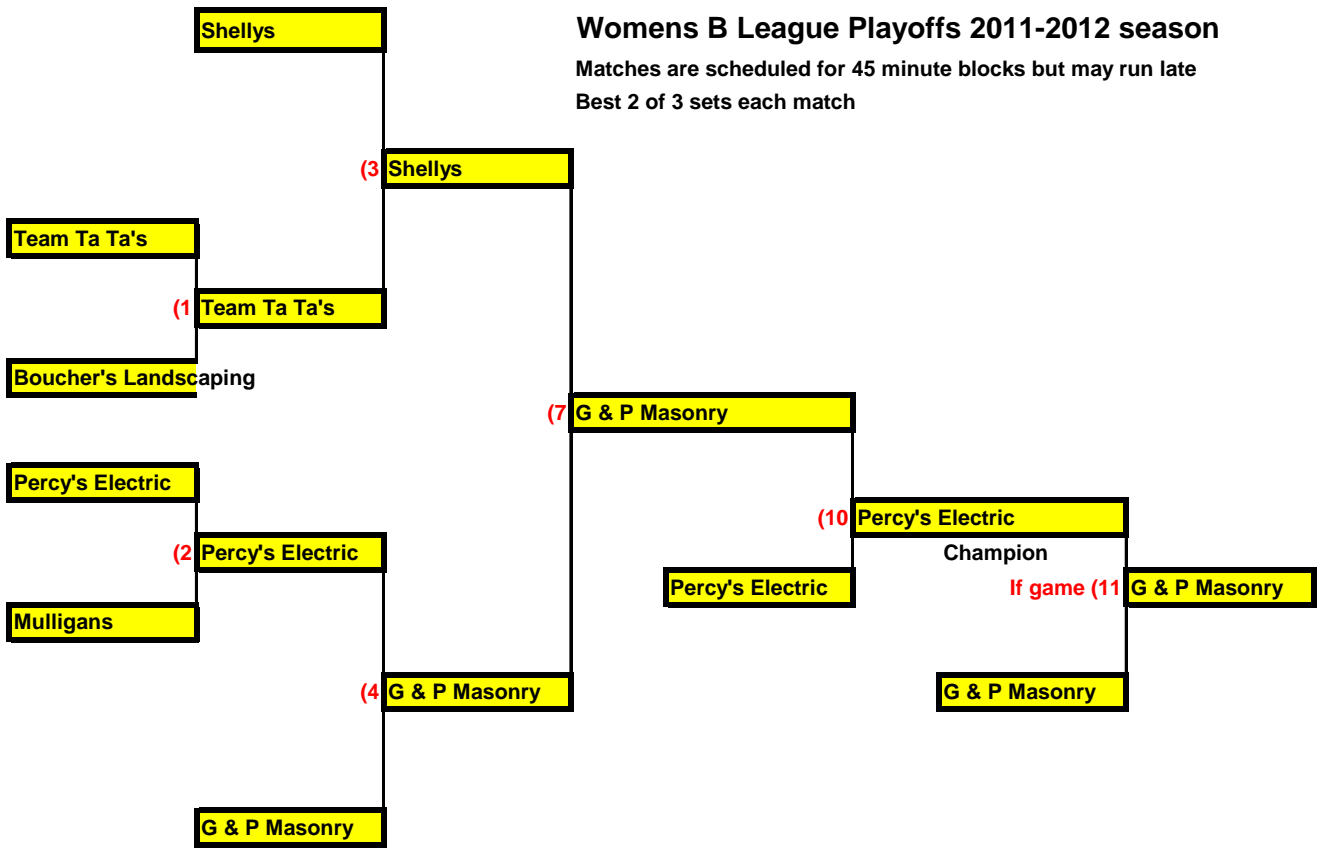

Womens B League Playoffs 2011-2012 season

Matches are scheduled for 45 minute blocks but may run late

Best 2 of 3 sets each match

Game #	Date	Time
1	3/29/2012	6:30
2	3/29/2012	8:00 xx
3	3/29/2012	7:15 xx
4	3/29/2012	8:45
5	4/5/2012	6:30
6	4/5/2012	7:15
7	4/5/2012	8:00
8	4/12/2012	6:30
9	4/12/2012	7:15
10 Final	4/12/2012	8:00
IF 11	4/12/2012	8:45

xx= Not all games are in order!