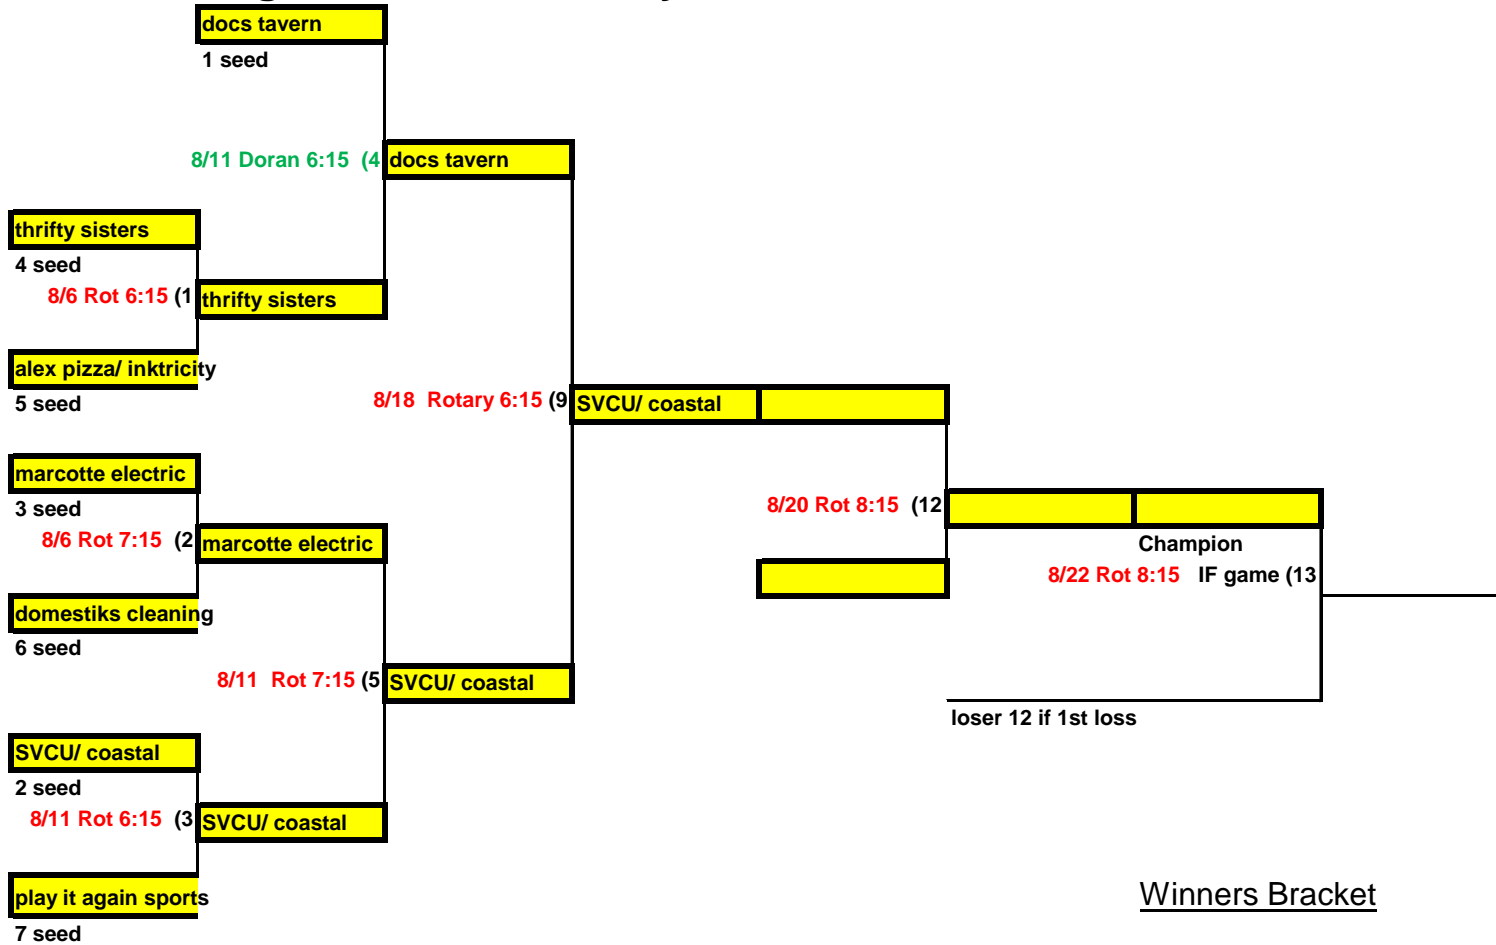

# 2014 Biddeford Men's Softball League

## A-Division Playoff Tournament

The higher seed is Home team

IF game will be the only coin toss for home team

## A-Division Playoff Tournament

The higher seed is Home team

IF game will be the only coin toss for home team

Losers Bracket

## A-Division Playoff Tournament

*(Not all games are played in order!!)*

Game #	Field #	Date	Time
1	Rotary	8/6/2014	6:15
2	Rotary	8/6/2014	7:15
3	Rotary	8/11/2014	6:15
4	Doran	8/11/2014	6:15
5	Rotary	8/11/2014	7:15
6	Rotary	8/11/2014	8:15
7	Rotary	8/18/2014	7:15
8	Rotary	8/18/2014	8:15
9	Rotary	8/18/2014	6:15
10	Rotary	8/20/2014	6:15
11	Rotary	8/20/2014	7:15
12	Rotary	8/20/2014	8:15
13 IF	Rotary	8/22/2014	8:15