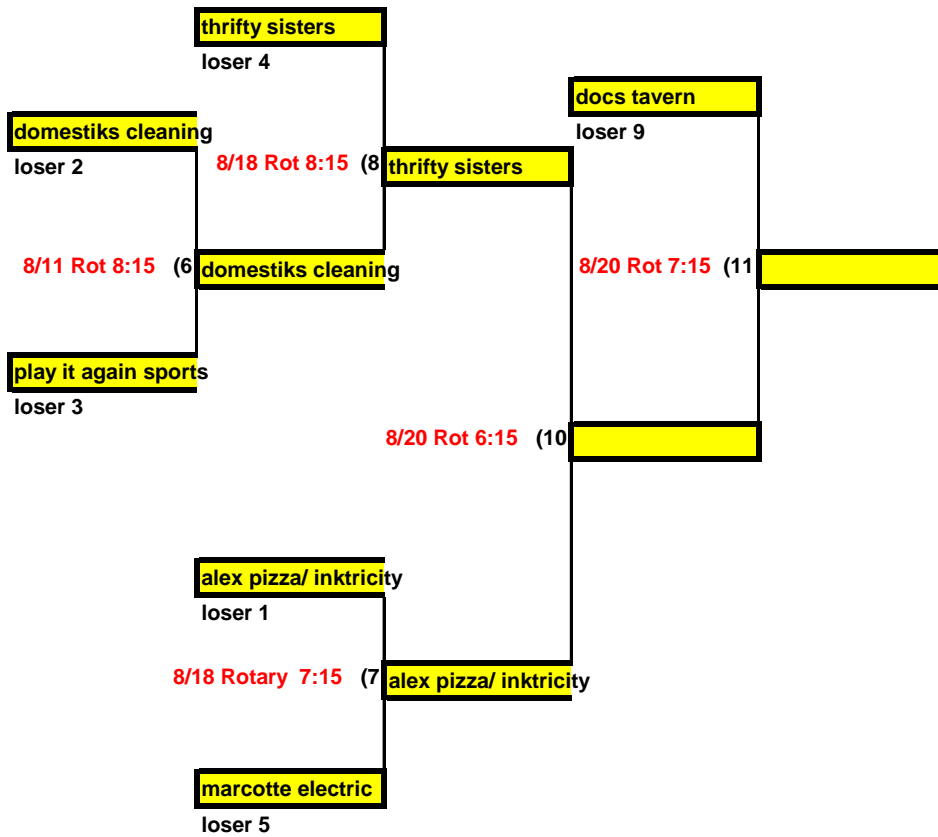

## A-Division Playoff Tournament

The higher seed is Home team

IF game will be the only coin toss for home team

# 2014 Biddeford Men's Softball League

## A-Division Playoff Tournament

The higher seed is Home team

IF game will be the only coin toss for home team

Losers Bracket

## A-Division Playoff Tournament

*(Not all games are played in order!!)*

Game #	Field #	Date	Time
1	Rotary	8/6/2014	6:15
2	Rotary	8/6/2014	7:15
3	Rotary	8/11/2014	6:15
4	Doran	8/11/2014	6:15
5	Rotary	8/11/2014	7:15
6	Rotary	8/11/2014	8:15
7	Rotary	8/18/2014	7:15
8	Rotary	8/18/2014	8:15
9	Rotary	8/18/2014	6:15
10	Rotary	8/20/2014	6:15
11	Rotary	8/20/2014	7:15
12	Rotary	8/20/2014	8:15
13 IF	Rotary	8/22/2014	8:15