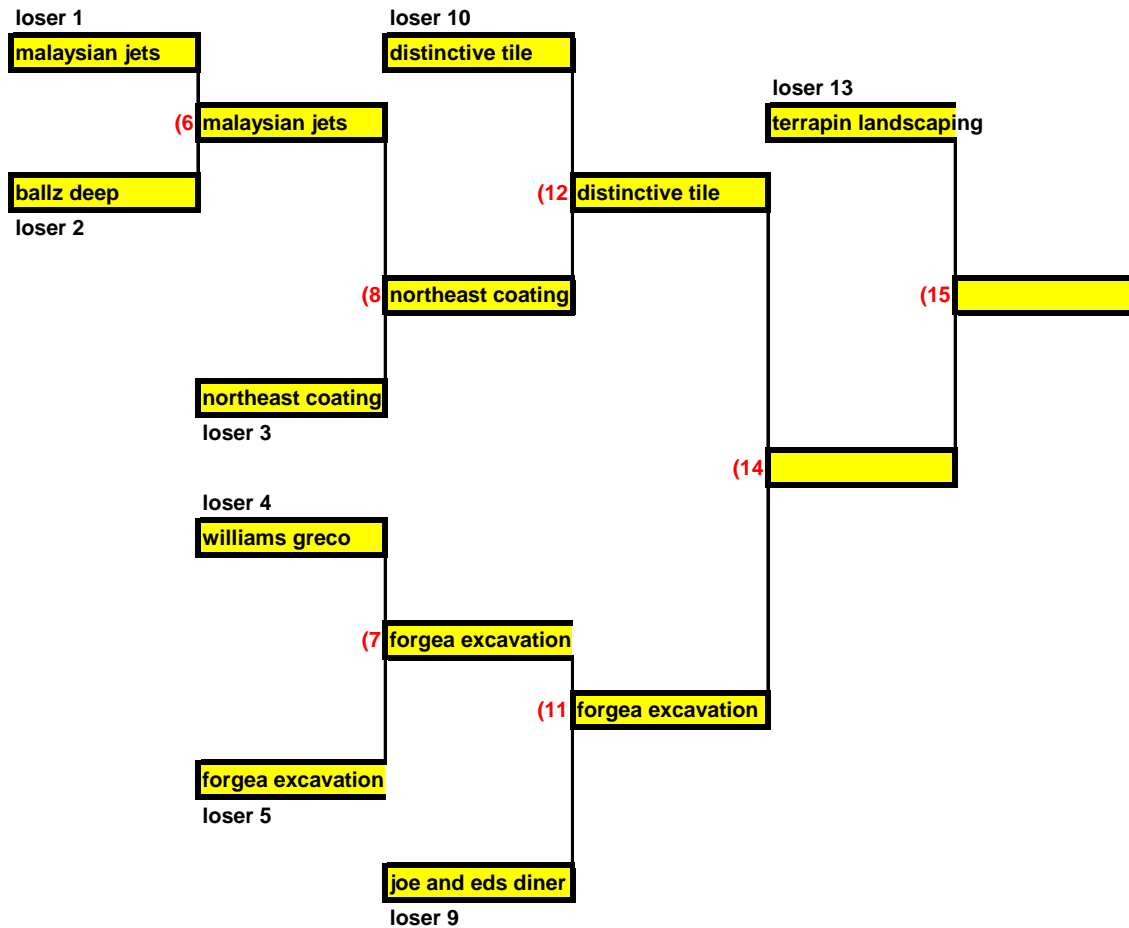

2014 Biddeford Men's Softball League

B-Division Playoff Tournament

The higher seeded team is the Home team

IF game will be the only coin toss for home team

2014 Biddeford Men's Softball League

B-Division Playoff Tournament

The higher seeded team is the Home team

2014 Biddeford Men's Softball League

B-Division Playoff Tournament

The higher seeded team is the Home team

IF game will be the only coin toss for home team

(Not all games are played in order!!)

Game #	Field #	Date	Time
1	Doran	8/5/2014	6:15
2	Rotary	8/5/2014	6:15
3	Rotary	8/5/2014	7:15
4	Rotary	8/5/2014	8:15
5	Rotary	8/12/2014	7:15
6	Rotary	8/12/2014	6:15
7	Rotary	8/12/2014	8:15
8	Rotary	8/14/2014	6:15
9	Rotary	8/14/2014	7:15
10	Rotary	8/14/2014	8:15
11	Rotary	8/19/2014	6:15
12	Rotary	8/19/2014	7:15
13	Rotary	8/19/2014	8:15
14	Rotary	8/21/2014	6:15
15	Rotary	8/21/2014	7:15
16	Rotary	8/22/2014	6:15
IF 17	Rotary	8/22/2014	7:15