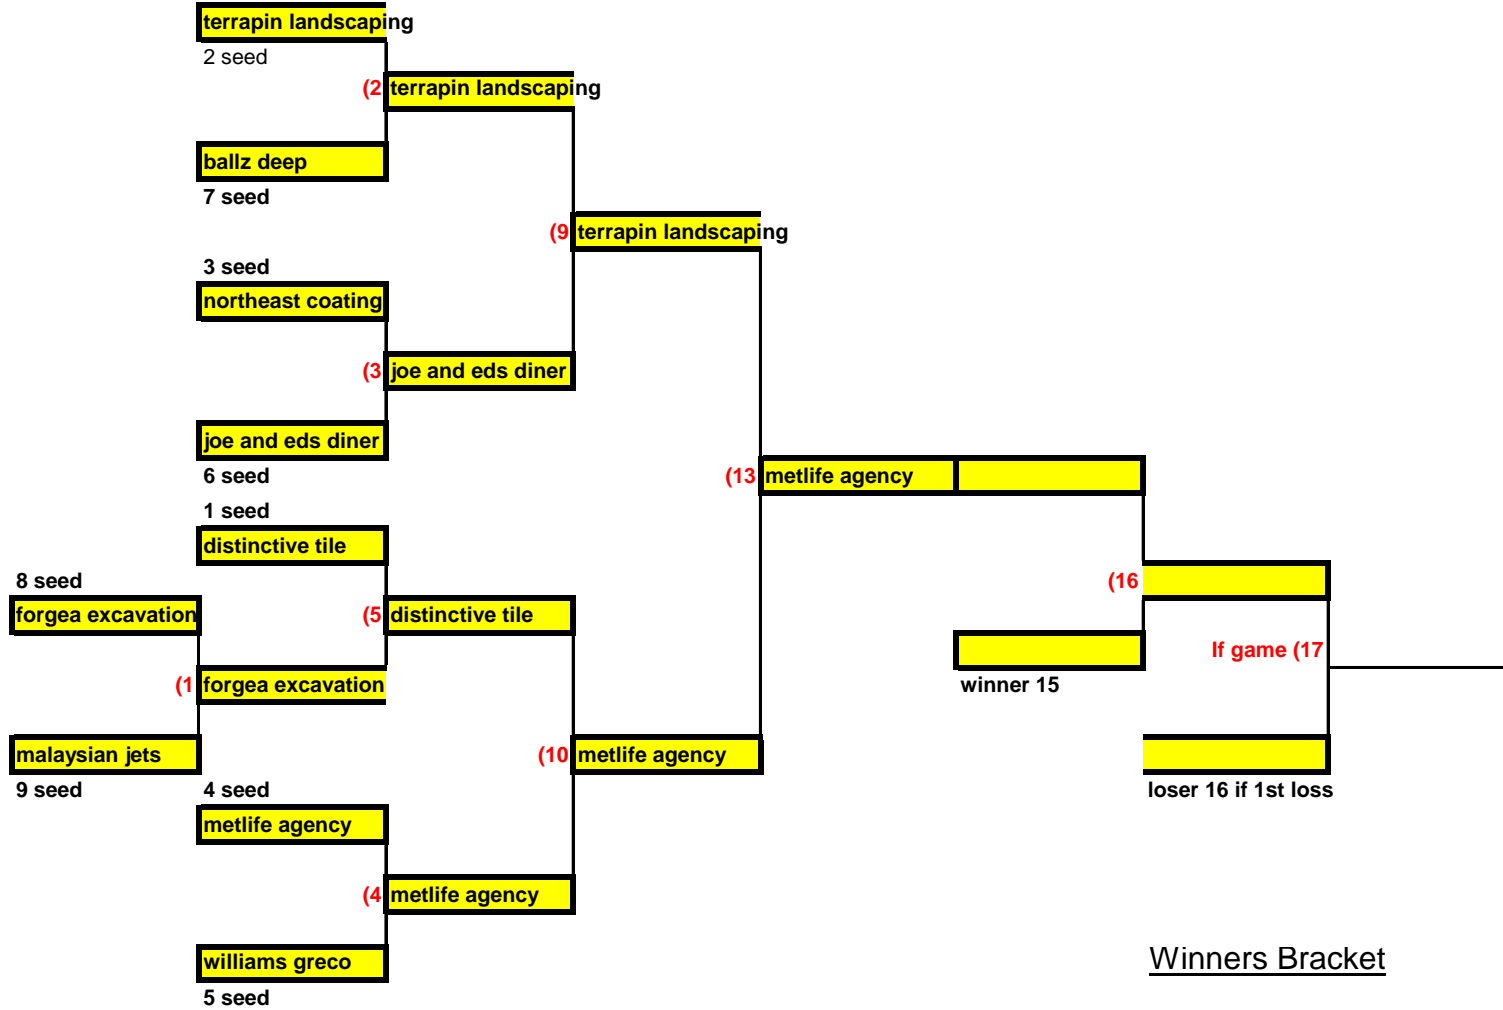

2014 Biddeford Men's Softball League

B-Division Playoff Tournament

The higher seeded team is the Home team

IF game will be the only coin toss for home team

2014 Biddeford Men's Softball League

B-Division Playoff Tournament

The higher seeded team is the Home team

2014 Biddeford Men's Softball League

B-Division Playoff Tournament

The higher seeded team is the Home team

IF game will be the only coin toss for home team

(Not all games are played in order!!)

Game #	Field #	Date	Time
1	Doran	8/5/2014	6:15
2	Rotary	8/5/2014	6:15
3	Rotary	8/5/2014	7:15
4	Rotary	8/5/2014	8:15
5	Rotary	8/12/2014	7:15
6	Rotary	8/12/2014	6:15
7	Rotary	8/12/2014	8:15
8	Rotary	8/14/2014	6:15
9	Rotary	8/14/2014	7:15
10	Rotary	8/14/2014	8:15
11	Rotary	8/19/2014	6:15
12	Rotary	8/19/2014	7:15
13	Rotary	8/19/2014	8:15
14	Rotary	8/21/2014	6:15
15	Rotary	8/21/2014	7:15
16	Rotary	8/22/2014	6:15
IF 17	Rotary	8/22/2014	7:15